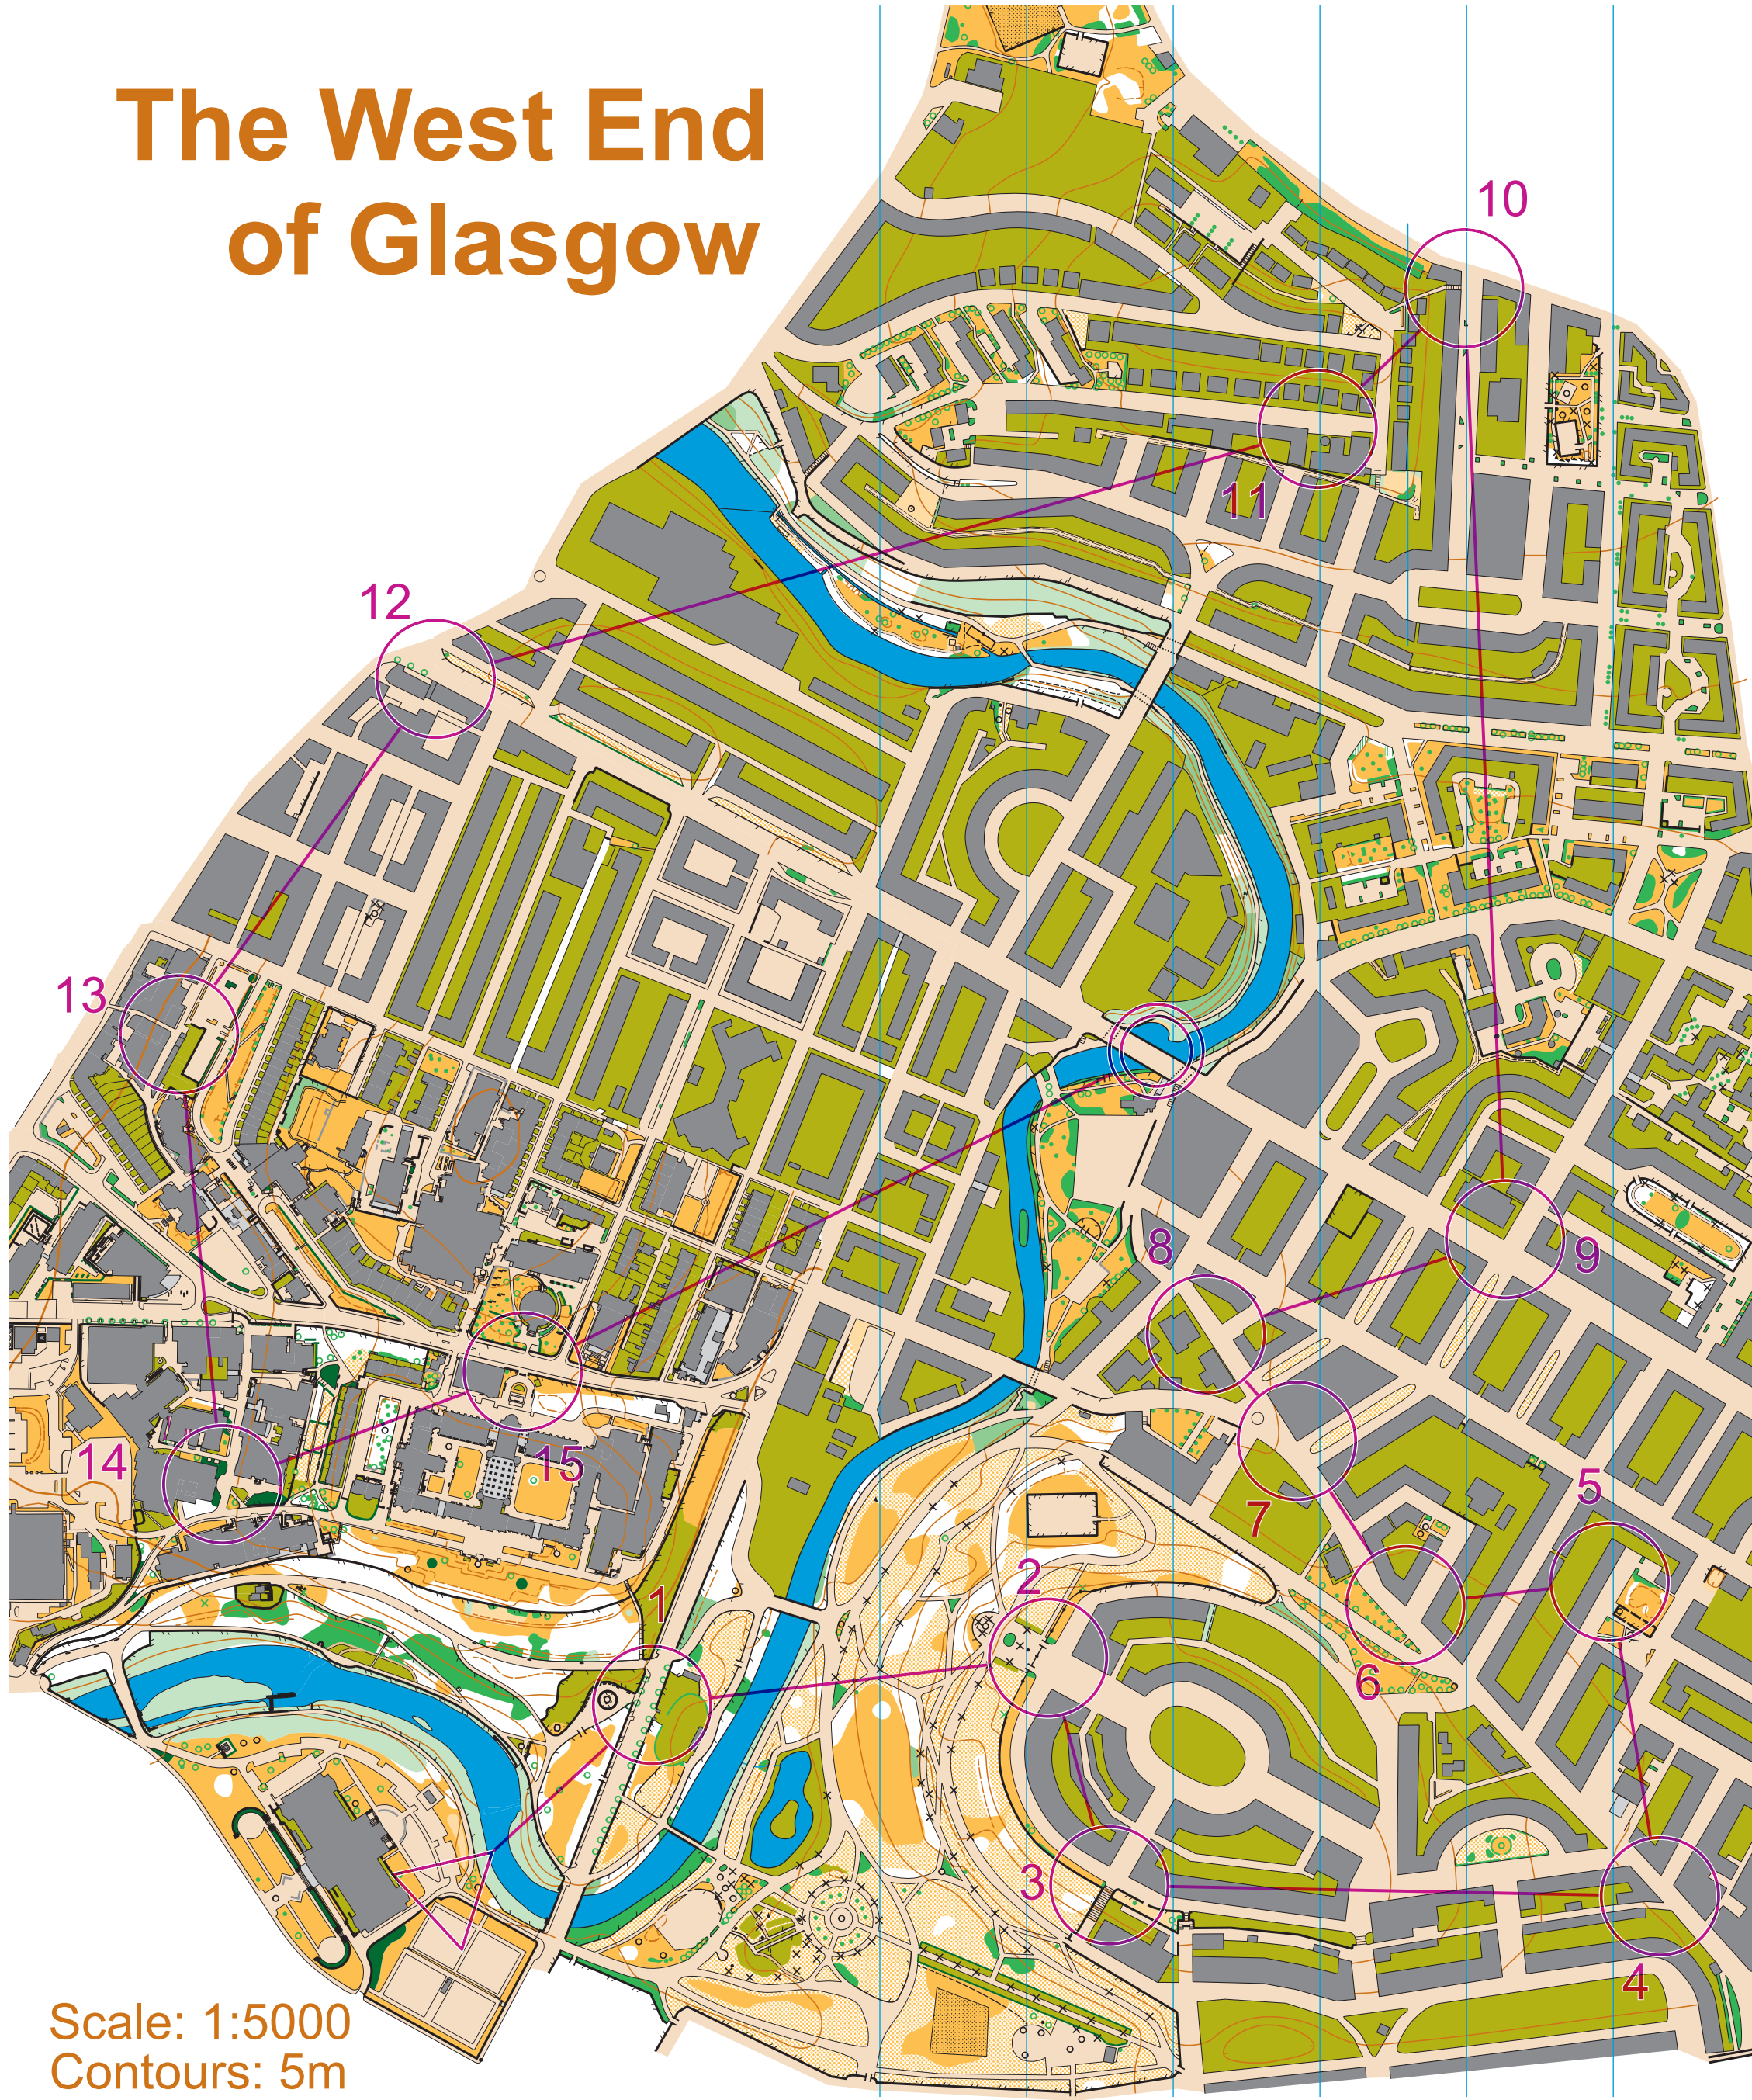

The West End of Glasgow

Scale: 1:5000
Contours: 5m